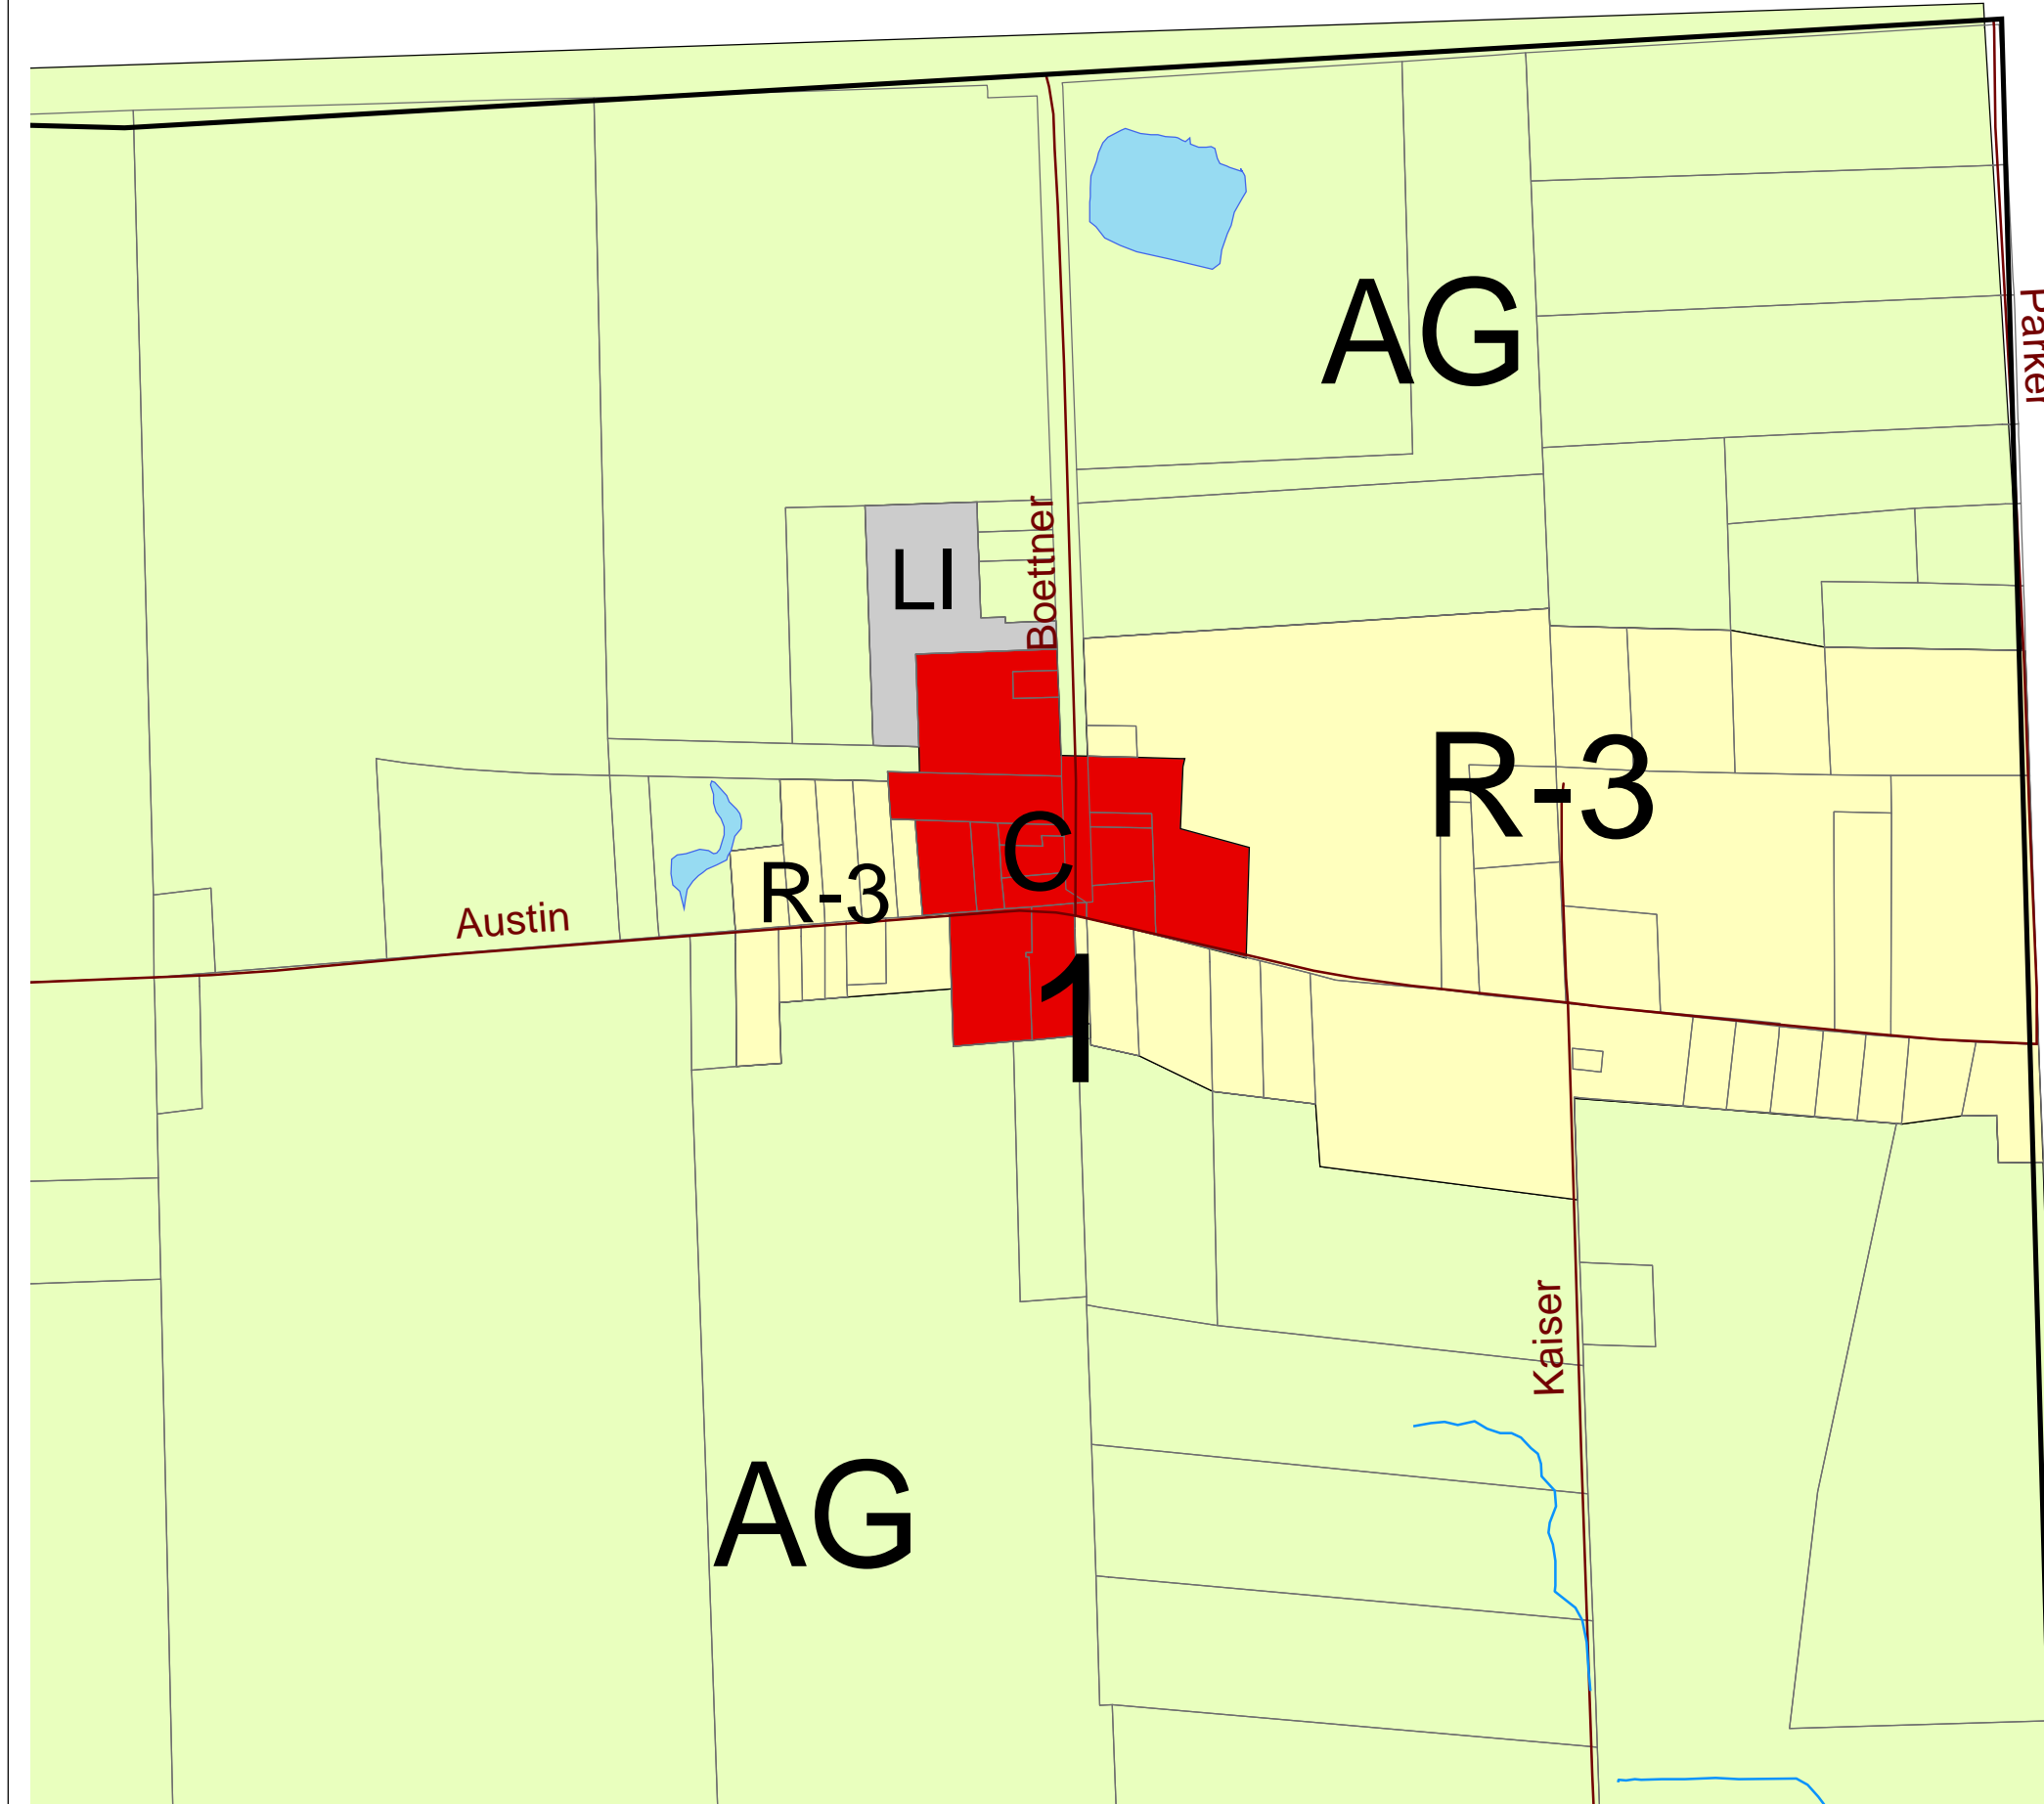

Bridgewater Township Zoning Hamlet Area

Legend

- AG General Agriculture
- R-3 Hamlet Residential
- CP Conservation Preservation
- C Local Commercial
- LI Light Industrial

Last Updated: January 2005

All of Bridgewater Township is zoned Agriculture (AG), except the land zoned Conservation-Preservation (CP) and the Hamlet of Bridgewater is zoned as indicated on this sheet. Enlarged copies of the Township Zoning Map are available for public review at the Clinton, Manchester and Saline libraries, and by appointment with the Township Clerk.

Prepared by the Washtenaw County GIS

The data depicted is from a variety of sources, thus the information is provided with the understanding that the conclusions drawn from such information are solely the responsibility of the user. Any assumption of legal status of this data is hereby disclaimed.